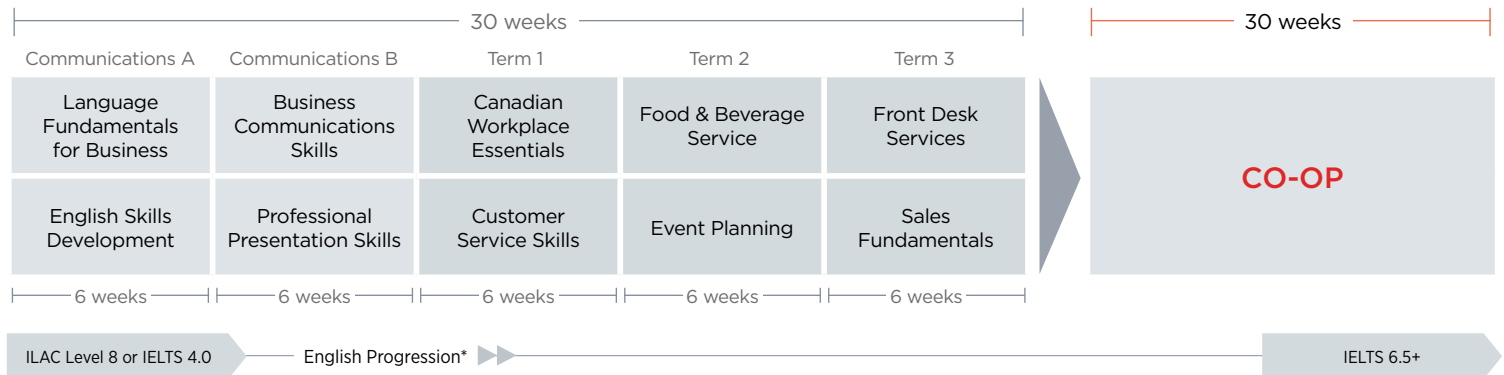

SERVICE EXCELLENCE FOR BUSINESS DIPLOMA WITH CO-OP / 48 WEEKS

SERVICE ESSENTIALS FOR BUSINESS DIPLOMA WITH CO-OP / 40 WEEKS

COMMUNICATION & SERVICE ESSENTIALS DIPLOMA WITH CO-OP / 60 WEEKS

SERVICE EXCELLENCE FOR BUSINESS CERTIFICATE / 26 WEEKS

SALES & MARKETING DIPLOMA / 52 WEEKS

SALES & MARKETING DIPLOMA WITH CO-OP / 92 WEEKS

BUSINESS ADMINISTRATION DIPLOMA / 52 WEEKS

English Requirement**

ILAC Level 12 Proficiency Test
(IELTS Academic 5.0)

BUSINESS ADMINISTRATION DIPLOMA WITH CO-OP / 92 WEEKS