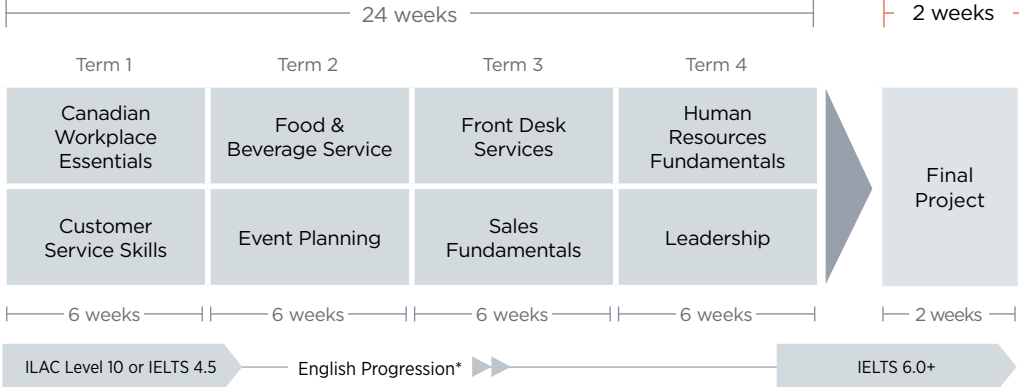

SERVICE EXCELLENCE FOR BUSINESS DIPLOMA WITH CO-OP / 48 WEEKS

SERVICE ESSENTIALS FOR BUSINESS DIPLOMA WITH CO-OP / 40 WEEKS

COMMUNICATION & SERVICE ESSENTIALS DIPLOMA WITH CO-OP / 60 WEEKS

SERVICE EXCELLENCE FOR BUSINESS CERTIFICATE / 26 WEEKS

SALES & MARKETING DIPLOMA / 52 WEEKS

SALES & MARKETING DIPLOMA WITH CO-OP / 92 WEEKS

BUSINESS ADMINISTRATION DIPLOMA / 52 WEEKS

English Requirement**

ILAC Level 12 Proficiency Test
(IELTS Academic 5.0)

BUSINESS ADMINISTRATION DIPLOMA WITH CO-OP / 92 WEEKS