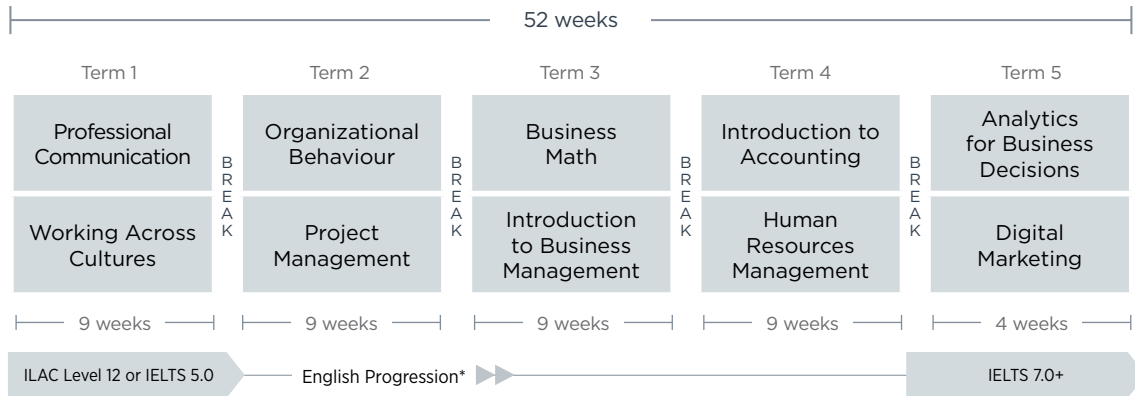

SERVICE EXCELLENCE FOR BUSINESS DIPLOMA WITH CO-OP / 48 WEEKS

SERVICE ESSENTIALS FOR BUSINESS DIPLOMA WITH CO-OP / 40 WEEKS

COMMUNICATION & SERVICE ESSENTIALS DIPLOMA WITH CO-OP / 60 WEEKS

SERVICE EXCELLENCE FOR BUSINESS CERTIFICATE / 26 WEEKS

SALES & MARKETING DIPLOMA / 52 WEEKS

SALES & MARKETING DIPLOMA WITH CO-OP / 92 WEEKS

BUSINESS ADMINISTRATION DIPLOMA / 52 WEEKS

English Requirement**

ILAC Level 12 Proficiency Test
(IELTS Academic 5.0)

BUSINESS ADMINISTRATION DIPLOMA WITH CO-OP / 92 WEEKS