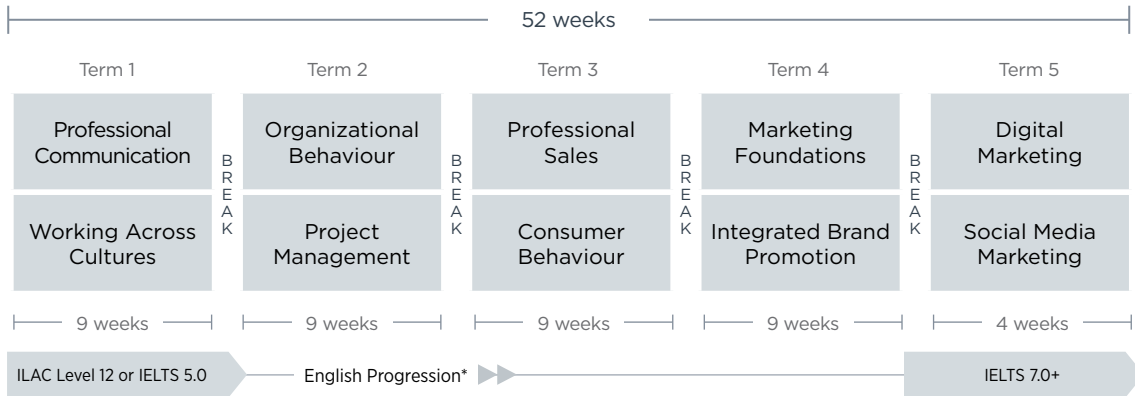

SERVICE EXCELLENCE FOR BUSINESS DIPLOMA WITH CO-OP / 48 WEEKS

SERVICE ESSENTIALS FOR BUSINESS DIPLOMA WITH CO-OP / 40 WEEKS

COMMUNICATION & SERVICE ESSENTIALS DIPLOMA WITH CO-OP / 60 WEEKS

SERVICE EXCELLENCE FOR BUSINESS CERTIFICATE / 26 WEEKS

SALES & MARKETING DIPLOMA / 52 WEEKS

SALES & MARKETING DIPLOMA WITH CO-OP / 92 WEEKS

BUSINESS ADMINISTRATION DIPLOMA / 52 WEEKS

English Requirement**

ILAC Level 12 Proficiency Test
(IELTS Academic 5.0)

BUSINESS ADMINISTRATION DIPLOMA WITH CO-OP / 92 WEEKS