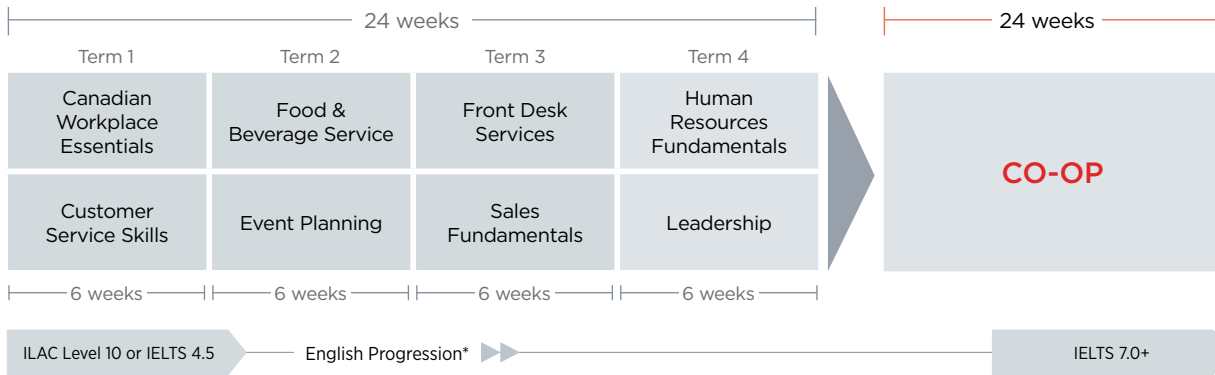

SERVICE EXCELLENCE FOR BUSINESS DIPLOMA WITH CO-OP / 48 WEEKS

SERVICE ESSENTIALS FOR BUSINESS DIPLOMA WITH CO-OP / 40 WEEKS

COMMUNICATION & SERVICE ESSENTIALS DIPLOMA WITH CO-OP / 60 WEEKS

SERVICE EXCELLENCE FOR BUSINESS CERTIFICATE / 26 WEEKS

SALES & MARKETING DIPLOMA / 52 WEEKS

SALES & MARKETING DIPLOMA WITH CO-OP / 92 WEEKS

BUSINESS ADMINISTRATION DIPLOMA / 52 WEEKS

English Requirement**

ILAC Level 12 Proficiency Test
(IELTS Academic 5.0)

BUSINESS ADMINISTRATION DIPLOMA WITH CO-OP / 92 WEEKS