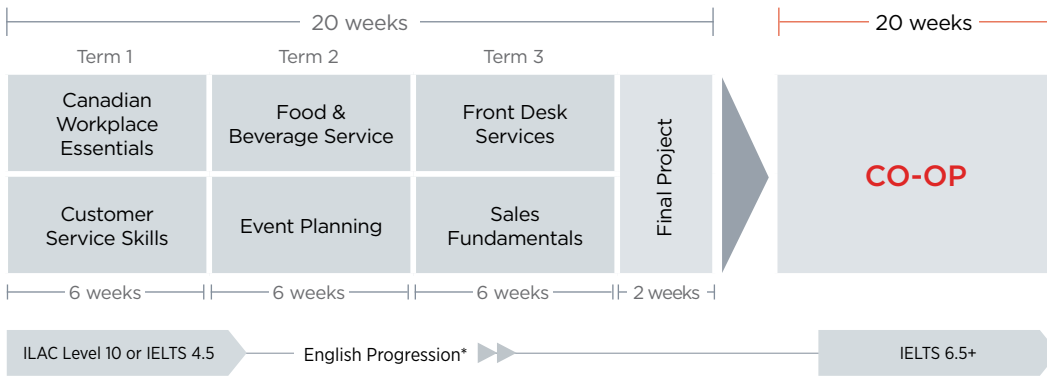

SERVICE EXCELLENCE FOR BUSINESS DIPLOMA WITH CO-OP / 48 WEEKS

SERVICE ESSENTIALS FOR BUSINESS DIPLOMA WITH CO-OP / 40 WEEKS

COMMUNICATION & SERVICE ESSENTIALS DIPLOMA WITH CO-OP / 60 WEEKS

SERVICE EXCELLENCE FOR BUSINESS CERTIFICATE / 26 WEEKS

SALES & MARKETING DIPLOMA / 52 WEEKS

SALES & MARKETING DIPLOMA WITH CO-OP / 92 WEEKS

BUSINESS ADMINISTRATION DIPLOMA / 52 WEEKS

English Requirement**

ILAC Level 12 Proficiency Test
(IELTS Academic 5.0)

BUSINESS ADMINISTRATION DIPLOMA WITH CO-OP / 92 WEEKS