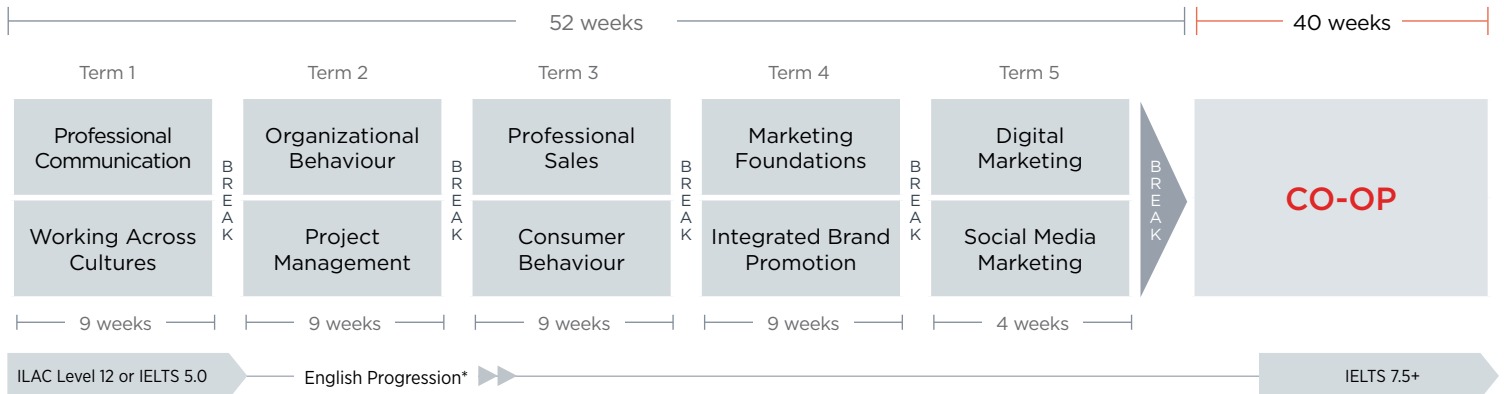

SERVICE EXCELLENCE FOR BUSINESS DIPLOMA WITH CO-OP / 48 WEEKS

SERVICE ESSENTIALS FOR BUSINESS DIPLOMA WITH CO-OP / 40 WEEKS

COMMUNICATION & SERVICE ESSENTIALS DIPLOMA WITH CO-OP / 60 WEEKS

SERVICE EXCELLENCE FOR BUSINESS CERTIFICATE / 26 WEEKS

SALES & MARKETING DIPLOMA / 52 WEEKS

SALES & MARKETING DIPLOMA WITH CO-OP / 92 WEEKS

BUSINESS ADMINISTRATION DIPLOMA / 52 WEEKS

English Requirement**

ILAC Level 12 Proficiency Test
(IELTS Academic 5.0)

BUSINESS ADMINISTRATION DIPLOMA WITH CO-OP / 92 WEEKS